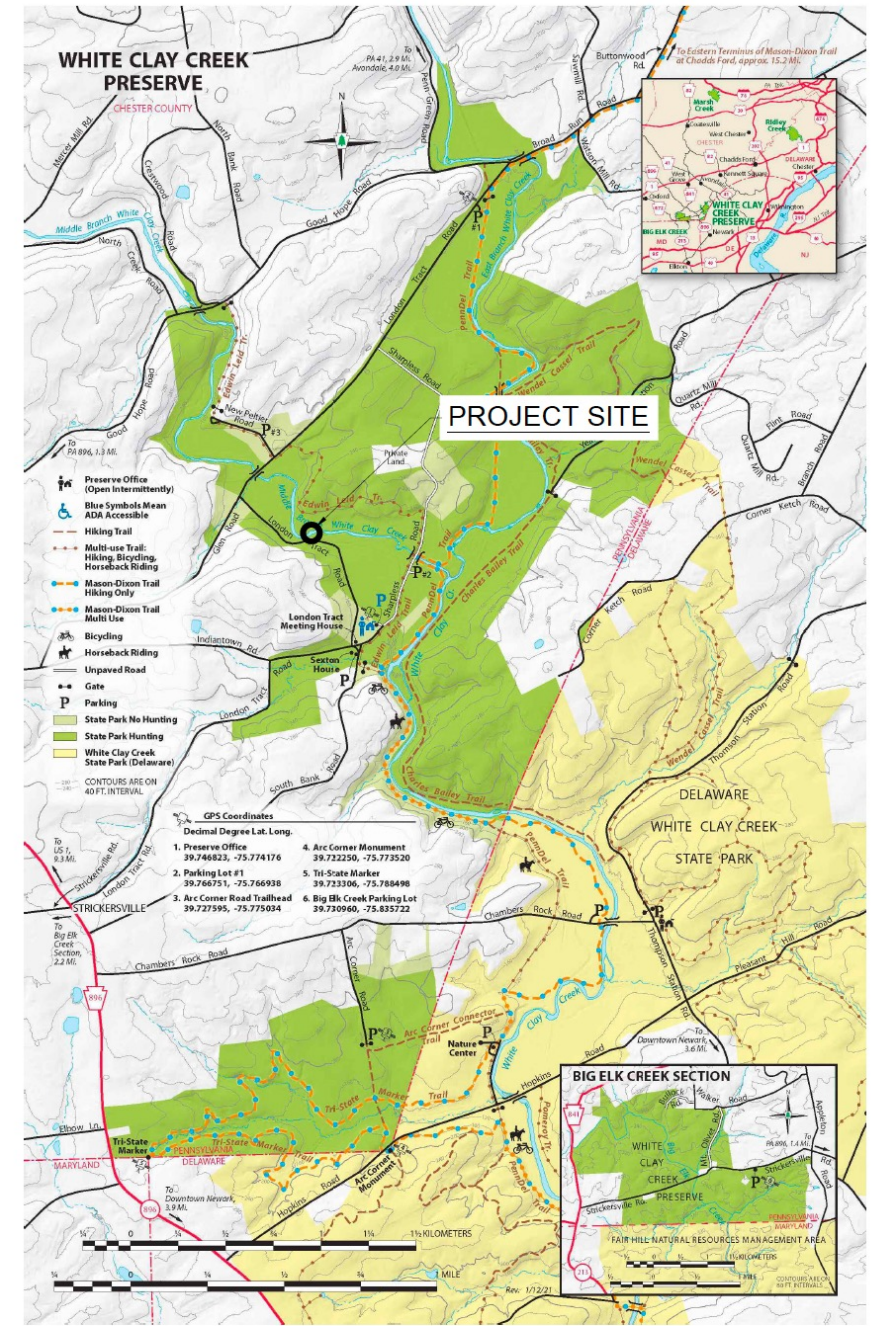

Location of Dams on the White Clay Creek

SITE MAP
NO SCALE