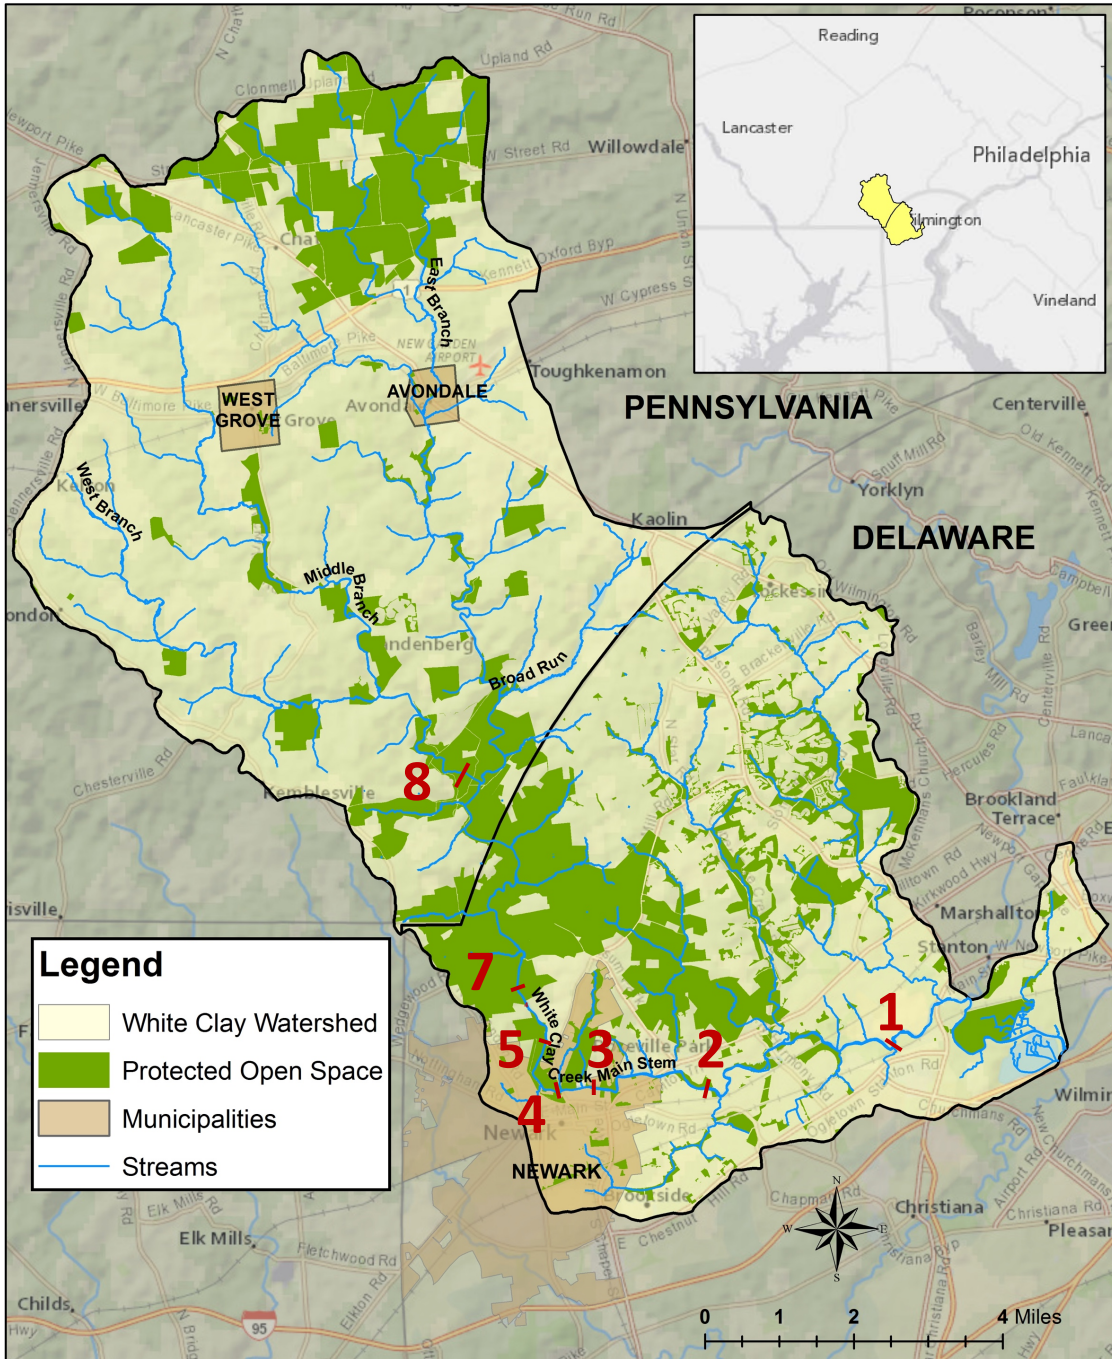

Location of Dams on the White Clay Creek

SITE MAP
NO SCALE